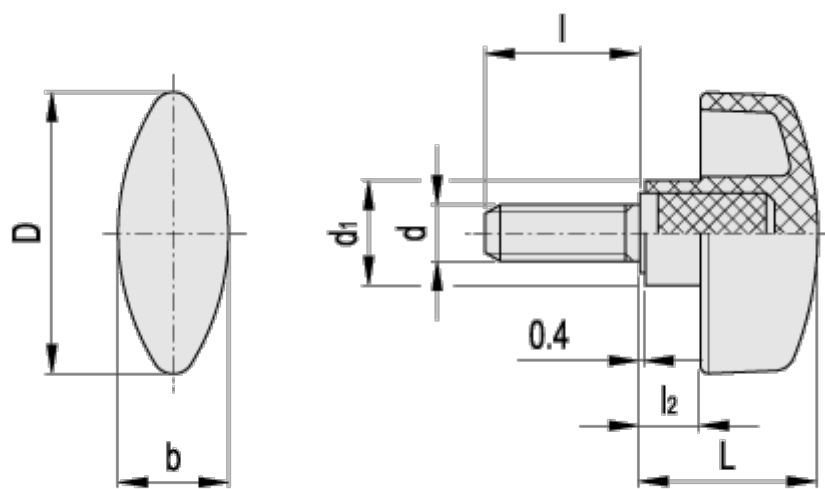

Data Sheet

Article number: 2302008813
Description: E+G Wing knobs
CTL.476/56 p-M10x30

Measures

b	= 21.0
D	= 56
d1	= 18.5
l	= 30
L	= 34.0
l2	= 11.0
Thread	= M10